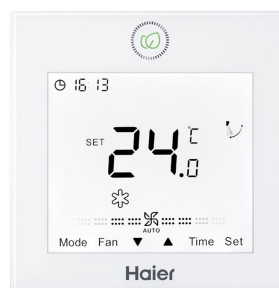

High Static Ducted

ADH140H1ERG
14.0 kW

Height(mm)

420

Width(mm)

1350

Depth (mm)

570

Key Features

- 5 Year Parts and Labour Warranty
- DRED (Demand Response) ready

Dimensions

- Sound Pressure (Outdoor) dB(A) 53
- Cooling Capacity kW 14.0
- Heating Capacity kW 16
- Airflow (l/s) 1000
- EER 3.4
- COP 3.6